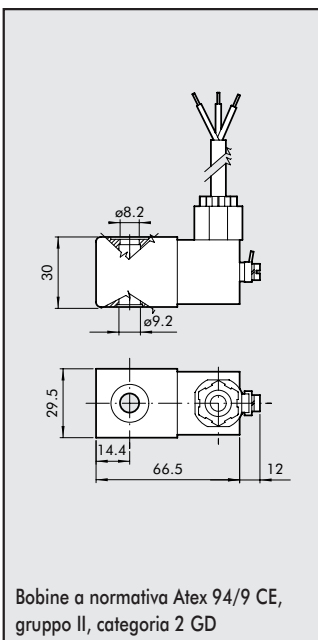

KIT BOBINE EEXM

Cod. Descrizione

- 0227606913 KIT BOBINA 30 24 VDC EEXMT5 CAVO 3M
- 0227606915 KIT BOBINA 30 24 VDC EEXMT5 CAVO 5M
- 0227608013 KIT BOBINA 30 24 VAC EEXMT5 CAVO 3M
- 0227608015 KIT BOBINA 30 24 VAC EEXMT5 CAVO 5M
- 0227608023 KIT BOBINA 30 110 VAC EEXMT5 CAVO 3M
- 0227608025 KIT BOBINA 30 110 VAC EEXMT5 CAVO 5M
- 0227608033 KIT BOBINA 30 230 VAC EEXMT5 CAVO 3M
- 0227608035 KIT BOBINA 30 230 VAC EEXMT5 CAVO 5M