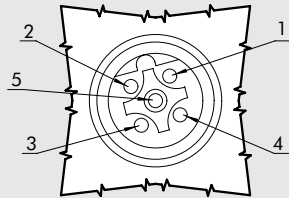

PIN ASSIGNMENT

PROFIBUS CONNECTORS

BUS OUT

M12 female connector
B coding for profibus

- 1 - 5 VDC power
- 2 - Bus A
- 3 - GND
- 4 - Bus B
- 5 - Screen

BUS IN

M12 male connector
B coding for profibus

- 1 - 5 VDC power
- 2 - Bus A
- 3 - GND
- 4 - Bus B
- 5 - Screen

POWER CONNECTOR

M12 male connector
A coding

- 1 - Power supply module and input
- 2 - NC
- 3 - GND
- 4 - GND
- 5 - INPUT

INPUT CONNECTORS

M8 three-pole female connector
A coding

- 1 - 24Vdc
- 3 - GND
- 4 - INPUT

M12 90° SUPPLY CONNECTOR WITH CABLE

Code	Description
W0970513004	ACC. M12x1 5-PIN 90° CONNECTOR WITH 5m CABLE

Pin	Cable colour
1	Brown
2	White
3	Blue
4	Black
5	Grey