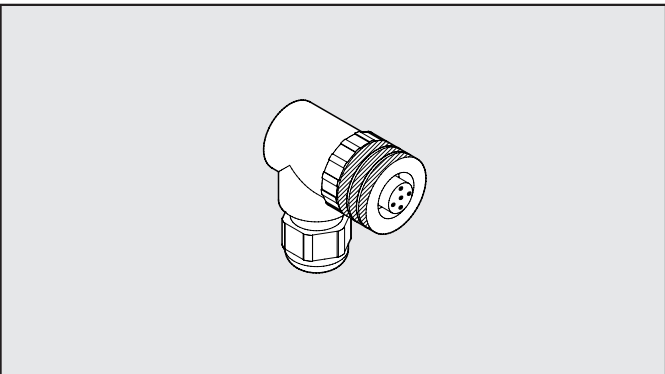

M8 INPUT CONNECTOR

Code	Description
0240009010	M8 3-pin straight connector

M12 STRAIGHT SUPPLY CONNECTOR

Code	Description
W0970513001	ACC. 5-PIN M12x1 STRAIGHT CONNECTOR

M12 STRAIGHT SUPPLY CONNECTOR WITH CABLE

Code	Description
W0970513002	ACC. 5-PIN M12x1 STRAIGHT CONNECTOR WITH 5m CABLE

Pin	Cable colour
1	Brown
2	White
3	Blue
4	Black
5	Grey

M12 90° SUPPLY CONNECTOR

Code	Description
W0970513003	ACC. M12x1 5-PIN 90°CONNECTOR

M12 90° SUPPLY CONNECTOR WITH CABLE

Code	Description
W0970513004	ACC. M12x1 5-PIN 90° CONNECTOR WITH 5m CABLE

Pin	Cable colour
1	Brown
2	White
3	Blue
4	Black
5	Grey