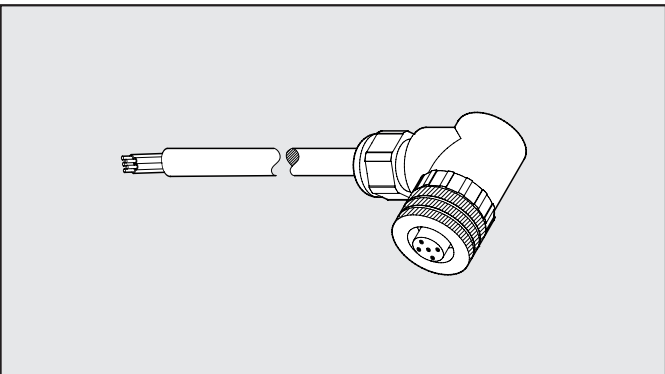

M8 INPUT CONNECTOR

Code	Description
0240009010	M8 3-pin straight connector

M12 STRAIGHT SUPPLY CONNECTOR

Code	Description
W0970513001	ACC. 5-PIN M12x1 STRAIGHT CONNECTOR

M12 STRAIGHT SUPPLY CONNECTOR WITH CABLE

Code	Description
W0970513002	ACC. 5-PIN M12x1 STRAIGHT CONNECTOR WITH 5m CABLE

Pin	Cable colour
1	Brown
2	White
3	Blue
4	Black
5	Grey

M12 90° SUPPLY CONNECTOR

Code	Description
W0970513003	ACC. M12x1 5-PIN 90°CONNECTOR

M12 90° SUPPLY CONNECTOR WITH CABLE

Code	Description
W0970513004	ACC. M12x1 5-PIN 90° CONNECTOR WITH 5m CABLE

Pin	Cable colour
1	Brown
2	White
3	Blue
4	Black
5	Grey