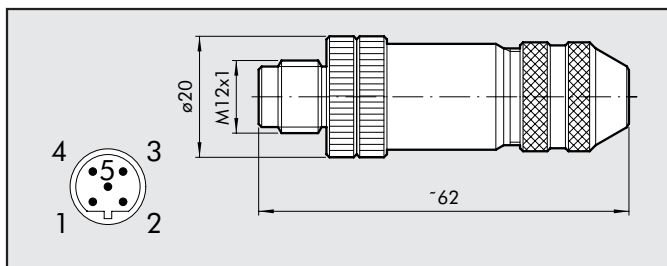

- (green): input enabled
- (red): sensor faulty, +24V power supply short-circuit

NOT USED

INPUT MODULE POWER SUPPLY

- (green): on

M12 BUS-OUT MALE CONNECTOR

Code	Description
0240009035	M12 male connector, B coding

M12 BUS-IN FEMALE CONNECTOR

Code	Description
0240009036	M12 female connector, B coding

M8-M12 PLUG

Code	Description
0240009039	M8 plug
0240009040	M12 plug

M8 INPUT CONNECTOR WITH CABLE

Code	Description
0240009009	M8-M8 straight connector with 3m cable

M8 INPUT CONNECTOR

Code	Description
0240009010	M8 3-pin straight connector

M12 STRAIGHT SUPPLY CONNECTOR

Code	Description
W0970513001	ACC. 5-PIN M12x1 STRAIGHT CONNECTOR

M12 STRAIGHT SUPPLY CONNECTOR WITH CABLE

M12 90° SUPPLY CONNECTOR WITH CABLE

Code	Description
W0970513004	ACC. M12x1 5-PIN 90° CONNECTOR WITH 5m CABLE

Pin	Cable colour
1	Brown
2	White
3	Blue
4	Black
5	Grey