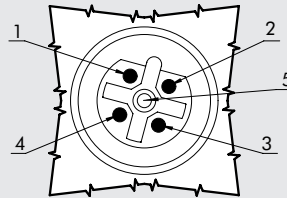

PIN ASSIGNMENT

PROFIBUS CONNECTORS

BUS OUT

M12 female connector
B coding for profibus

- 1 - 5 VDC power
- 2 - Bus A
- 3 - GND
- 4 - Bus B
- 5 - Screen

BUS IN

M12 male connector
B coding for profibus

- 1 - 5 VDC power
- 2 - Bus A
- 3 - GND
- 4 - Bus B
- 5 - Screen

POWER CONNECTOR

M12 male connector
A coding

- 1 - Power supply module and input
- 2 - NC
- 3 - GND
- 4 - GND
- 5 - INPUT

INPUT CONNECTORS

M8 three-pole female connector
A coding

- 1 - 24Vdc
- 3 - GND
- 4 - INPUT

M12 90° SUPPLY CONNECTOR WITH CABLE

Code	Description
W0970513004	ACC. M12x1 5-PIN 90° CONNECTOR WITH 5m CABLE

Pin	Cable colour
1	Brown
2	White
3	Blue
4	Black
5	Grey