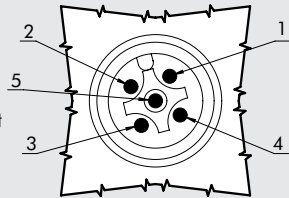

PIN ASSIGNMENT

PROFIBUS CONNECTORS

BUS OUT

M12 female connector
B coding for profibus

- 1 - 5 VDC power
- 2 - Bus A
- 3 - GND
- 4 - Bus B
- 5 - Screen

BUS IN

M12 male connector
B coding for profibus

- 1 - 5 VDC power
- 2 - Bus A
- 3 - GND
- 4 - Bus B
- 5 - Screen

POWER CONNECTOR

M12 male connector
A coding

- 1 - Power supply module and input
- 2 - NC
- 3 - GND
- 4 - GND
- 5 - INPUT

INPUT CONNECTORS

M8 three-pole female connector
A coding

- 1 - 24Vdc
- 3 - GND
- 4 - INPUT

Code	Description
W0970513002	ACC. 5-PIN M12x1 STRAIGHT CONNECTOR WITH 5m CABLE

Pin	Cable colour
1	Brown
2	White
3	Blue
4	Black
5	Grey

M12 90° SUPPLY CONNECTOR

Code	Description
W0970513003	ACC. M12x1 5-PIN 90°CONNECTOR

M12 90° SUPPLY CONNECTOR WITH CABLE

Code	Description
W0970513004	ACC. M12x1 5-PIN 90° CONNECTOR WITH 5m CABLE

Pin	Cable colour
1	Brown
2	White
3	Blue
4	Black
5	Grey