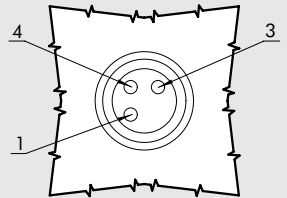

POWER CONNECTOR

M12 male connector
A coding

- 1 - Power supply module and input
- 2 - NC
- 3 - GND
- 4 - GND
- 5 - INPUT

INPUT CONNECTORS

M8 three-pole female connector
A coding

- 1 - 24Vdc
- 3 - GND
- 4 - INPUT

M12 90° SUPPLY CONNECTOR WITH CABLE

Code	Description
W0970513004	ACC. M12x1 5-PIN 90° CONNECTOR WITH 5m CABLE

Pin	Cable colour
1	Brown
2	White
3	Blue
4	Black
5	Grey