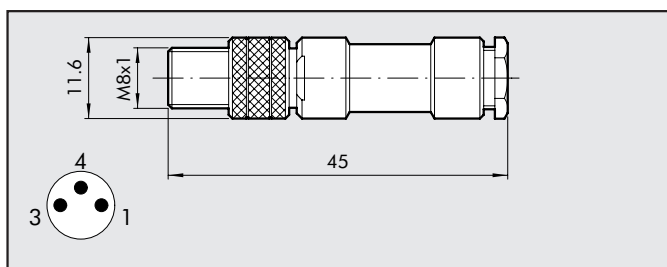

M12 BUS-IN FEMALE CONNECTOR

Code	Description
0240009036	M12 female connector, B coding

M8-M12 PLUG

Code	Description
0240009039	M8 plug
0240009040	M12 plug

M8 INPUT CONNECTOR WITH CABLE

Code	Description
0240009009	M8-M8 straight connector with 3m cable

M8 INPUT CONNECTOR

Code	Description
0240009010	M8 3-pin straight connector

M12 STRAIGHT SUPPLY CONNECTOR

Code	Description
W0970513001	ACC. 5-PIN M12x1 STRAIGHT CONNECTOR

M12 STRAIGHT SUPPLY CONNECTOR WITH CABLE

Code	Description
W0970513002	ACC. 5-PIN M12x1 STRAIGHT CONNECTOR WITH 5m CABLE

Pin	Cable colour
1	Brown
2	White
3	Blue
4	Black
5	Grey

M12 90° SUPPLY CONNECTOR

Code	Description
W0970513003	ACC. M12x1 5-PIN 90°CONNECTOR

M12 90° SUPPLY CONNECTOR WITH CABLE

Code	Description
W0970513004	ACC. M12x1 5-PIN 90° CONNECTOR WITH 5m CABLE

Pin	Cable colour
1	Brown
2	White
3	Blue
4	Black
5	Grey