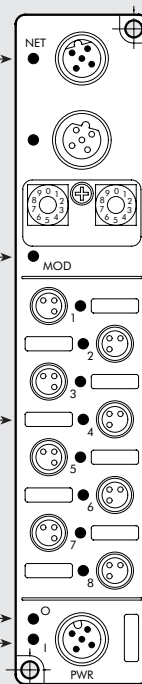

PIN ASSIGNMENT

PROFIBUS CONNECTORS

BUS OUT

M12 female connector
B coding for profibus

- 1 - 5 VDC power
- 2 - Bus A
- 3 - GND
- 4 - Bus B
- 5 - Screen

BUS IN

M12 male connector
B coding for profibus

- 1 - 5 VDC power
- 2 - Bus A
- 3 - GND
- 4 - Bus B
- 5 - Screen

POWER CONNECTOR

M12 male connector
A coding

- 1 - Power supply module and input
- 2 - NC
- 3 - GND
- 4 - GND
- 5 - INPUT

INPUT CONNECTORS

M8 three-pole female connector
A coding

- 1 - 24Vdc
- 3 - GND
- 4 - INPUT

LED ASSIGNMENT

NETWORK

- (red): slave not configured or not communicating with master
- (green): slave configured and communicating with master

MODULE FAILURE

- (red): check signal LEDs

Channel LEDs (inputs)

- (green): input enabled
- (red): sensor faulty, +24V power supply short-circuit

NOT USED

INPUT MODULE POWER SUPPLY

- (green): on

M12 BUS-OUT MALE CONNECTOR

Code	Description
0240009035	M12 male connector, B coding