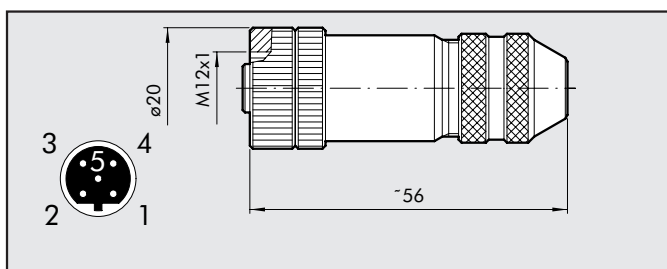

- (green): input enabled
- (red): sensor faulty, +24V power supply short-circuit

NOT USED

INPUT MODULE POWER SUPPLY

- (green): on

M12 BUS-OUT MALE CONNECTOR

Code	Description
0240009035	M12 male connector, B coding

M12 BUS-IN FEMALE CONNECTOR

Code	Description
0240009036	M12 female connector, B coding

M8-M12 PLUG

Code	Description
0240009039	M8 plug
0240009040	M12 plug

M8 INPUT CONNECTOR WITH CABLE

Code	Description
0240009009	M8-M8 straight connector with 3m cable

M8 INPUT CONNECTOR

Code	Description
0240009010	M8 3-pin straight connector

M12 STRAIGHT SUPPLY CONNECTOR

Code	Description
W0970513001	ACC. 5-PIN M12x1 STRAIGHT CONNECTOR

M12 STRAIGHT SUPPLY CONNECTOR WITH CABLE

Code	Description
W0970513002	ACC. 5-PIN M12x1 STRAIGHT CONNECTOR WITH 5m CABLE

Pin	Cable colour
1	Brown
2	White
3	Blue
4	Black
5	Grey

M12 90° SUPPLY CONNECTOR

Code	Description
W0970513003	ACC. M12x1 5-PIN 90°CONNECTOR