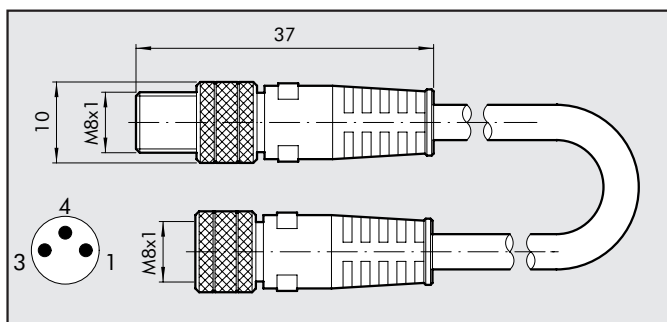

M12 BUS-IN FEMALE CONNECTOR

Code	Description
0240009036	M12 female connector, B coding

M8-M12 PLUG

Code	Description
0240009039	M8 plug
0240009040	M12 plug

M8 INPUT CONNECTOR WITH CABLE

Code	Description
0240009009	M8-M8 straight connector with 3m cable

M8 INPUT CONNECTOR

Code	Description
0240009010	M8 3-pin straight connector

M12 STRAIGHT SUPPLY CONNECTOR

Code	Description
W0970513001	ACC. 5-PIN M12x1 STRAIGHT CONNECTOR

M12 STRAIGHT SUPPLY CONNECTOR WITH CABLE

Code	Description
W0970513002	ACC. 5-PIN M12x1 STRAIGHT CONNECTOR WITH 5m CABLE

Pin	Cable colour
1	Brown
2	White
3	Blue
4	Black
5	Grey

M12 90° SUPPLY CONNECTOR

Code	Description
W0970513003	ACC. M12x1 5-PIN 90°CONNECTOR

M12 90° SUPPLY CONNECTOR WITH CABLE

Code	Description
W0970513004	ACC. M12x1 5-PIN 90° CONNECTOR WITH 5m CABLE

Pin	Cable colour
1	Brown
2	White
3	Blue
4	Black
5	Grey