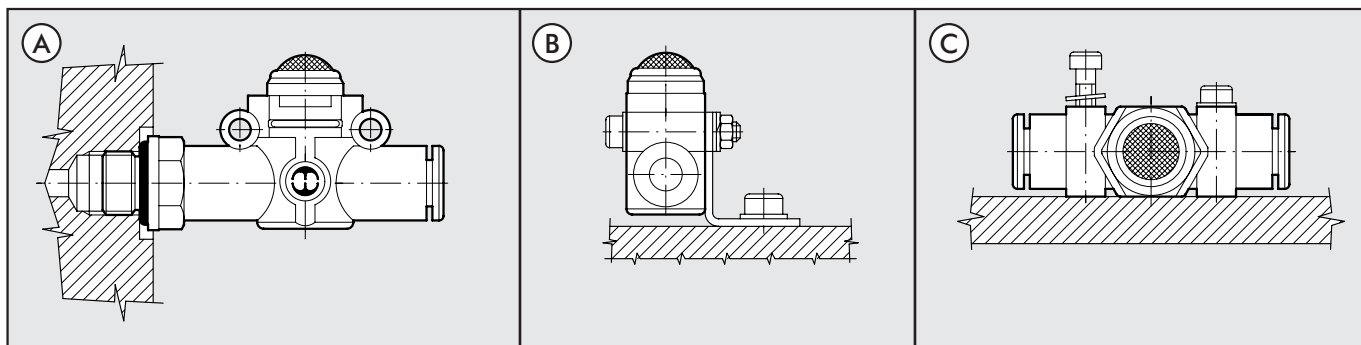

ASSEMBLY OPTIONS

How to mount the VSR L:

- Fig. A: With the male threaded port it is possible to mount the RFL R straight onto the actuator.
- Fig. B: Fixing to the plate with the special SQU L bracket.
- Fig. C: There are two robust rings on the plastic body for fixing the RFL R straight onto the wall.

OVERALL DIMENSIONS AND ORDERING CODES

VSR L PIPE-PIPE, CONVEYED EXHAUST

Code	Ref.	Ø	A	B	C	D	E	E1	I	I1
9063001	VSR L 4-4-4	4	42	25.8	10.7	5.6	10	9.7	12.8	16
9063016	VSR L 6-6-6	6	49.4	30.2	14.7	6.4	11.4	13	14.6	20
9063024	VSR L 8-8-8	8	57.3	35.9	18.7	9.1	13.8	15	18.7	24

**VSR L PIPE-THREAD,
CONVEYED EXHAUST**

Code	Ref.	Ø	F	P	A	A1	B	C	D	E	E1	E2	I	I1	Ch
9063201	VSR L 4-M5-4	4	M5	4	47.7	22.7	25.8	10.7	5.6	9.9	10	9.7	12.8	16	9
9063202	VSR L 4-1/8-4	4	1/8	6	51.6	24.6	25.8	10.7	5.6	14	10	9.7	12.8	16	12
9063208	VSR L 6-1/8-6	6	1/8	6	58.5	27.8	30.2	14.7	6.4	14	11.4	13	14.6	20	12
9063209	VSR L 6-1/4-6	6	1/4	8	61.5	28.8	30.2	14.7	6.4	18	11.4	13	14.6	20	14
9063210	VSR L 8-1/8-8	8	1/8	6	66.2	31.8	35.9	18.7	9.1	15	13.8	15	18.7	24	14
9063211	VSR L 8-1/4-8	8	1/4	8	70.6	34.2	35.9	18.7	9.1	18	13.8	15	18.7	24	14
9063212	VSR L 8-3/8-8	8	3/8	9	72.2	34.8	35.9	18.7	9.1	22	13.8	15	18.7	24	17

**VSR L PIPE-THREAD,
SILENCED EXHAUST**

Code	Ref.	Ø	F	P	A	A1	B	C	D	E	E1	E2	I	I1	Ch
9063301	VSR L 4-M5-SIL	4	M5	4	47.7	22.7	19.8	10.7	5.6	9.9	10	10	12.8	16	9
9063302	VSR L 4-1/8-SIL	4	1/8	6	51.6	24.6	19.8	10.7	5.6	14	10	10	12.8	16	12
9063308	VSR L 6-1/8-SIL	6	1/8	6	58.5	27.8	25.5	14.7	6.4	14	11.4	14	14.6	20	12
9063309	VSR L 6-1/4-SIL	6	1/4	8	61.5	28.8	25.5	14.7	6.4	18	11.4	14	14.6	20	14
9063310	VSR L 8-1/8-SIL	8	1/8	6	66.2	31.8	31.5	18.7	9.1	15	13.8	18	18.7	24	14
9063311	VSR L 8-1/4-SIL	8	1/4	8	70.6	34.2	31.5	18.7	9.1	18	13.8	18	18.7	24	14
9063312	VSR L 8-3/8-SIL	8	3/8	9	72.2	34.8	31.5	18.7	9.1	22	13.8	18	18.7	24	17