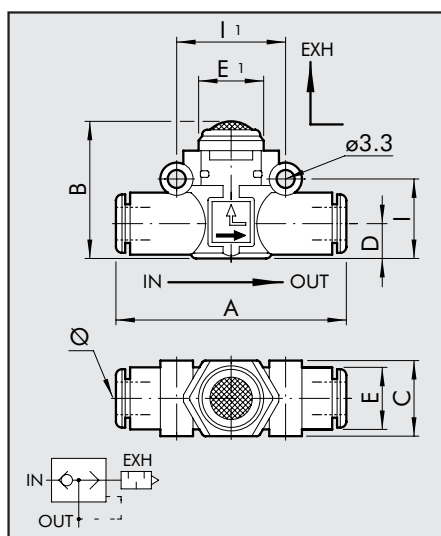

VSR L PIPE-PIPE, SILENCED EXHAUST

Code	Ref.	Ø	A	B	C	D	E	E1	I	I1
9063101	VSR L 4-4-SIL	4	42	19.8	10.7	5.6	10	10	12.8	16
9063116	VSR L 6-6-SIL	6	49.4	25.5	14.7	6.4	11.4	14	14.6	20
9063124	VSR L 8-8-SIL	8	57.3	31.5	18.7	9.1	13.8	18	18.7	24