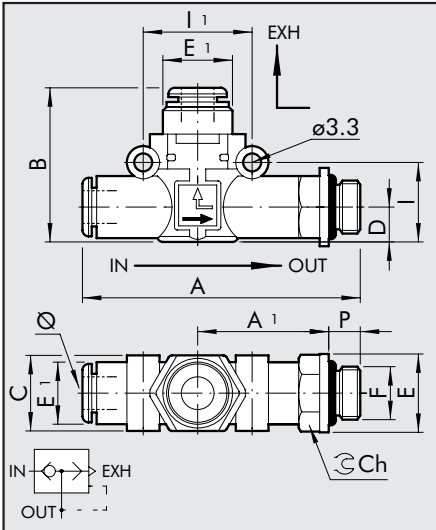

ASSEMBLY OPTIONS

How to mount the VSR L:

- Fig. A: With the male threaded port it is possible to mount the RFL R straight onto the actuator.
- Fig. B: Fixing to the plate with the special SQU L bracket.
- Fig. C: There are two robust rings on the plastic body for fixing the RFL R straight onto the wall.

OVERALL DIMENSIONS AND ORDERING CODES

VSR L PIPE-PIPE, CONVEYED EXHAUST

Code	Ref.	Ø	A	B	C	D	E	E1	I	I1
9063001	VSR L 4-4-4	4	42	25.8	10.7	5.6	10	9.7	12.8	16
9063016	VSR L 6-6-6	6	49.4	30.2	14.7	6.4	11.4	13	14.6	20
9063024	VSR L 8-8-8	8	57.3	35.9	18.7	9.1	13.8	15	18.7	24

**VSR L PIPE-THREAD,
CONVEYED EXHAUST**

Code	Ref.	Ø	F	P	A	A1	B	C	D	E	E1	E2	I	I1	Ch
9063201	VSR L 4-M5-4	4	M5	4	47.7	22.7	25.8	10.7	5.6	9.9	10	9.7	12.8	16	9
9063202	VSR L 4-1/8-4	4	1/8	6	51.6	24.6	25.8	10.7	5.6	14	10	9.7	12.8	16	12
9063208	VSR L 6-1/8-6	6	1/8	6	58.5	27.8	30.2	14.7	6.4	14	11.4	13	14.6	20	12
9063209	VSR L 6-1/4-6	6	1/4	8	61.5	28.8	30.2	14.7	6.4	18	11.4	13	14.6	20	14
9063210	VSR L 8-1/8-8	8	1/8	6	66.2	31.8	35.9	18.7	9.1	15	13.8	15	18.7	24	14
9063211	VSR L 8-1/4-8	8	1/4	8	70.6	34.2	35.9	18.7	9.1	18	13.8	15	18.7	24	14
9063212	VSR L 8-3/8-8	8	3/8	9	72.2	34.8	35.9	18.7	9.1	22	13.8	15	18.7	24	17

**VSR L PIPE-THREAD,
SILENCED EXHAUST**

Code	Ref.	Ø	F	P	A	A1	B	C	D	E	E1	E2	I	I1	Ch
9063301	VSR L 4-M5-SIL	4	M5	4	47.7	22.7	19.8	10.7	5.6	9.9	10	10	12.8	16	9
9063302	VSR L 4-1/8-SIL	4	1/8	6	51.6	24.6	19.8	10.7	5.6	14	10	10	12.8	16	12
9063308	VSR L 6-1/8-SIL	6	1/8	6	58.5	27.8	25.5	14.7	6.4	14	11.4	14	14.6	20	12
9063309	VSR L 6-1/4-SIL	6	1/4	8	61.5	28.8	25.5	14.7	6.4	18	11.4	14	14.6	20	14
9063310	VSR L 8-1/8-SIL	8	1/8	6	66.2	31.8	31.5	18.7	9.1	15	13.8	18	18.7	24	14
9063311	VSR L 8-1/4-SIL	8	1/4	8	70.6	34.2	31.5	18.7	9.1	18	13.8	18	18.7	24	14
9063312	VSR L 8-3/8-SIL	8	3/8	9	72.2	34.8	31.5	18.7	9.1	22	13.8	18	18.7	24	17