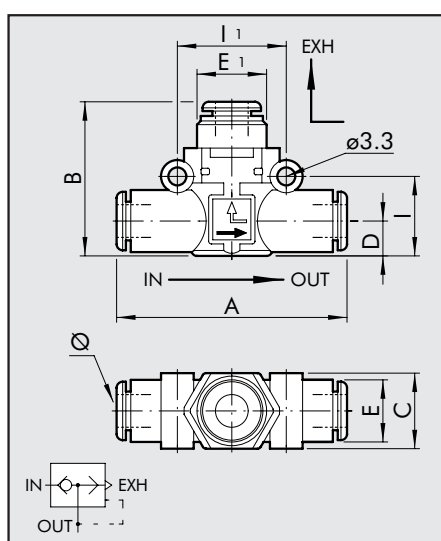

ASSEMBLY OPTIONS

How to mount the VSR L:

- Fig. A: With the male threaded port it is possible to mount the RFL R straight onto the actuator.
- Fig. B: Fixing to the plate with the special SQU L bracket.
- Fig. C: There are two robust rings on the plastic body for fixing the RFL R straight onto the wall.

OVERALL DIMENSIONS AND ORDERING CODES

VSR L PIPE-PIPE, CONVEYED EXHAUST

Code	Ref.	Ø	A	B	C	D	E	E1	I	I1
9063001	VSR L 4-4-4	4	42	25.8	10.7	5.6	10	9.7	12.8	16
9063016	VSR L 6-6-6	6	49.4	30.2	14.7	6.4	11.4	13	14.6	20
9063024	VSR L 8-8-8	8	57.3	35.9	18.7	9.1	13.8	15	18.7	24

**VSR L PIPE-THREAD,
CONVEYED EXHAUST**

Code	Ref.	Ø	F	P	A	A1	B	C	D	E	E1	E2	I	I1	Ch
9063201	VSR L 4-M5-4	4	M5	4	47.7	22.7	25.8	10.7	5.6	9.9	10	9.7	12.8	16	9
9063202	VSR L 4-1/8-4	4	1/8	6	51.6	24.6	25.8	10.7	5.6	14	10	9.7	12.8	16	12
9063208	VSR L 6-1/8-6	6	1/8	6	58.5	27.8	30.2	14.7	6.4	14	11.4	13	14.6	20	12
9063209	VSR L 6-1/4-6	6	1/4	8	61.5	28.8	30.2	14.7	6.4	18	11.4	13	14.6	20	14
9063210	VSR L 8-1/8-8	8	1/8	6	66.2	31.8	35.9	18.7	9.1	15	13.8	15	18.7	24	14
9063211	VSR L 8-1/4-8	8	1/4	8	70.6	34.2	35.9	18.7	9.1	18	13.8	15	18.7	24	14
9063212	VSR L 8-3/8-8	8	3/8	9	72.2	34.8	35.9	18.7	9.1	22	13.8	15	18.7	24	17

**VSR L PIPE-THREAD,
SILENCED EXHAUST**

Code	Ref.	Ø	F	P	A	A1	B	C	D	E	E1	E2	I	I1	Ch
9063301	VSR L 4-M5-SIL	4	M5	4	47.7	22.7	19.8	10.7	5.6	9.9	10	10	12.8	16	9
9063302	VSR L 4-1/8-SIL	4	1/8	6	51.6	24.6	19.8	10.7	5.6	14	10	10	12.8	16	12
9063308	VSR L 6-1/8-SIL	6	1/8	6	58.5	27.8	25.5	14.7	6.4	14	11.4	14	14.6	20	12
9063309	VSR L 6-1/4-SIL	6	1/4	8	61.5	28.8	25.5	14.7	6.4	18	11.4	14	14.6	20	14
9063310	VSR L 8-1/8-SIL	8	1/8	6	66.2	31.8	31.5	18.7	9.1	15	13.8	18	18.7	24	14
9063311	VSR L 8-1/4-SIL	8	1/4	8	70.6	34.2	31.5	18.7	9.1	18	13.8	18	18.7	24	14
9063312	VSR L 8-3/8-SIL	8	3/8	9	72.2	34.8	31.5	18.7	9.1	22	13.8	18	18.7	24	17