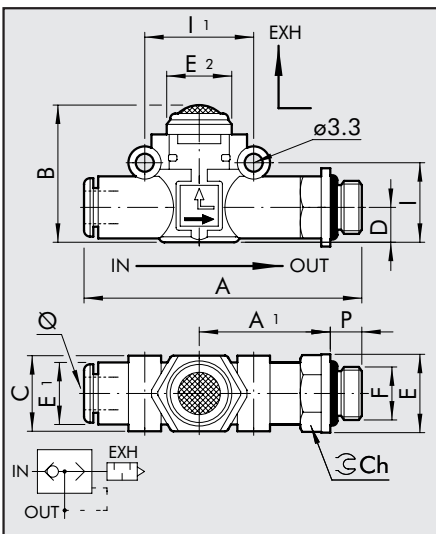

ASSEMBLY OPTIONS

How to mount the VSR L:

- Fig. A: With the male threaded port it is possible to mount the RFL R straight onto the actuator.
- Fig. B: Fixing to the plate with the special SQU L bracket.
- Fig. C: There are two robust rings on the plastic body for fixing the RFL R straight onto the wall.

VSR L PIPE-PIPE, SILENCED EXHAUST

Code	Ref.	Ø	A	B	C	D	E	E1	I	I1
9063101	VSR L 4-4-SIL	4	42	19.8	10.7	5.6	10	10	12.8	16
9063116	VSR L 6-6-SIL	6	49.4	25.5	14.7	6.4	11.4	14	14.6	20
9063124	VSR L 8-8-SIL	8	57.3	31.5	18.7	9.1	13.8	18	18.7	24

**VSR L PIPE-THREAD,
CONVEYED EXHAUST**

Code	Ref.	Ø	F	P	A	A1	B	C	D	E	E1	E2	I	I1	Ch
9063201	VSR L 4-M5-4	4	M5	4	47.7	22.7	25.8	10.7	5.6	9.9	10	9.7	12.8	16	9
9063202	VSR L 4-1/8-4	4	1/8	6	51.6	24.6	25.8	10.7	5.6	14	10	9.7	12.8	16	12
9063208	VSR L 6-1/8-6	6	1/8	6	58.5	27.8	30.2	14.7	6.4	14	11.4	13	14.6	20	12
9063209	VSR L 6-1/4-6	6	1/4	8	61.5	28.8	30.2	14.7	6.4	18	11.4	13	14.6	20	14
9063210	VSR L 8-1/8-8	8	1/8	6	66.2	31.8	35.9	18.7	9.1	15	13.8	15	18.7	24	14
9063211	VSR L 8-1/4-8	8	1/4	8	70.6	34.2	35.9	18.7	9.1	18	13.8	15	18.7	24	14
9063212	VSR L 8-3/8-8	8	3/8	9	72.2	34.8	35.9	18.7	9.1	22	13.8	15	18.7	24	17

**VSR L PIPE-THREAD,
SILENCED EXHAUST**

Code	Ref.	Ø	F	P	A	A1	B	C	D	E	E1	E2	I	I1	Ch
9063301	VSR L 4-M5-SIL	4	M5	4	47.7	22.7	19.8	10.7	5.6	9.9	10	10	12.8	16	9
9063302	VSR L 4-1/8-SIL	4	1/8	6	51.6	24.6	19.8	10.7	5.6	14	10	10	12.8	16	12
9063308	VSR L 6-1/8-SIL	6	1/8	6	58.5	27.8	25.5	14.7	6.4	14	11.4	14	14.6	20	12
9063309	VSR L 6-1/4-SIL	6	1/4	8	61.5	28.8	25.5	14.7	6.4	18	11.4	14	14.6	20	14
9063310	VSR L 8-1/8-SIL	8	1/8	6	66.2	31.8	31.5	18.7	9.1	15	13.8	18	18.7	24	14
9063311	VSR L 8-1/4-SIL	8	1/4	8	70.6	34.2	31.5	18.7	9.1	18	13.8	18	18.7	24	14
9063312	VSR L 8-3/8-SIL	8	3/8	9	72.2	34.8	31.5	18.7	9.1	22	13.8	18	18.7	24	17