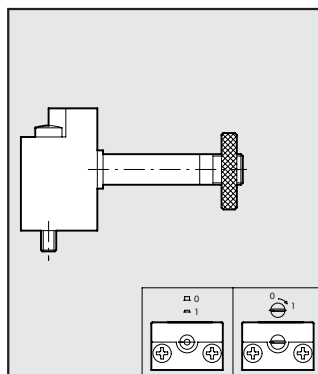

REVERSE PLATE CNOMO CONTROL FOR V3V 3/4"-1"

Code Description Weight [g]

9640201 REVERSE PLATE KIT 86
V3V CNOMO
CONTROL

CNOMO CONTROL FOR V3V 3/4"-1"

Code Description

9453920 ELPN CNOMO CONTROL KIT,
MANUAL MONOSTABLE
9453922 ELPN CNOMO CONTROL KIT,
MANUAL BISTABLE