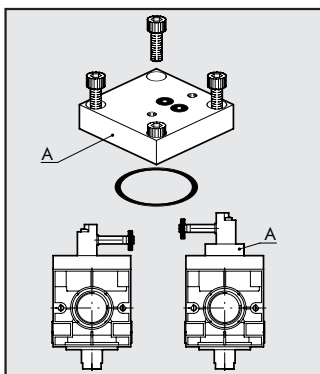

REVERSE PLATE CNOMO CONTROL FOR V3V 3/4"-1"

Code Description Weight [g]

9640201 REVERSE PLATE KIT 86
V3V CNOMO
CONTROL