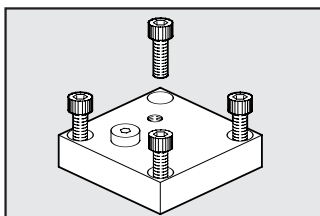

PLATE FOR REMOTE CONTROL FOR V3V 3/4"-1"

Code Description Weight [g]

9640001 REMOTE CONTROL 84
PLATE KIT