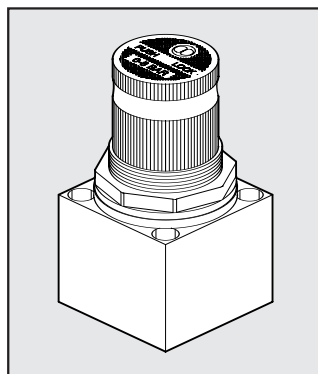

PLATE FOR REMOTE CONTROL FOR V3V 3/4"-1"

Code Description Weight [g]

9640001 REMOTE CONTROL 84
PLATE KIT

PILOT REGULATOR

Code Description Weight [g]

9640501 02 PILOT 220
REGULATOR KIT
9640502 04 PILOT 220
REGULATOR KIT
9640503 08 PILOT 220
REGULATOR KIT
9640504 012 PILOT 220
REGULATOR KIT

REG OR V3V END PLATE

Code Description Weight [g]

9640101 END PLATE KIT 82
FOR REGULATOR
OR V3V

REEL FOR CNOMO CONTROL V3V

Code Description

W0210010100 REEL 30 4W 24VDC
W0210011100 REEL 30
4VA 24VAC 50/60HZ
W0210012100 REEL 30
4VA 110VAC 50/60HZ
W0210013100 REEL 30
4VA 220VAC 50/60HZ