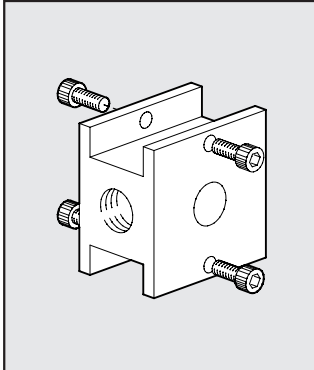

Newdeal ACCESSORIES

MOUNTING BRACKET FOR REG.

Code Description

9200701 ACC.SF 1/4
9400701 ACC.SF 1/2

REGULATOR CONNECTION BLOCK

Code Description Weight [g]

9200501 ACC.BC 90
1/4 BLOCK
9400501 ACC.BC 244
1/2 BLOCK
9600501 ACC.BC 428
3/4 BLOCK

PRESSURE GAUGE

Code Description

9700102 ACC.M 40 1/8 04
9700101 ACC.M 40 1/8 12
9800102 ACC.M 50 1/8 04
9800101 ACC.M 50 1/8 12
9900101 ACC.M 63 1/4 12

SPACERS FOR FRL WALL MOUNTING

Code Description

9200601 ACC.DF 1/4 SPACER
9400601 ACC.DF 1/2 SPACER
9600601 ACC.DF 3/4 SPACER

TIE RODS

Code Description

9200901 ACC.T 1/4 F+L TIE RODS
9400901 ACC.T 1/2 F+L TIE RODS
9600901 ACC.T 3/4 F+L TIE RODS

9604402 ACC. T 3/4-1"
V3V+F+R TIE RODS

DISASSEMBLY TOOL FOR BOWL

Code Description

9601501 ACC. DISASSEMBLOY KEY

ADAPTER FOR V3V

Code Description

9201001 ACC. ADAPT. X V3V+FR 1/4
9401001 ACC. ADAPT. X V3V+D 3/8
9401002 ACC. ADAPT. X V3V+D 1/2
9601001 ACC. ADAPT. X V3V+F 1"

ASSEMBLY SCREWS (2 PIECES)

Code Description