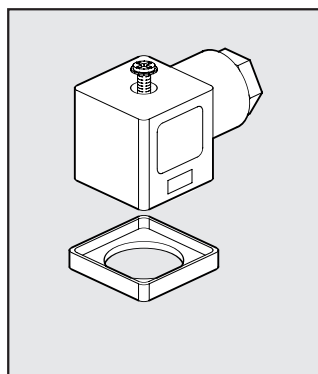

KEY CONTROL FOR V3V 3/4"-1"

Code Description Weight [g]

9640301 KEY CONTROL KIT 364
FOR V3V

ELECTRIC CONNECTOR FOR CNOMO CONTROL V3V

Code Description

W0970520034 CONNECTOR
30 LED 24V
W0970520035 CONNECTOR
30 LED 110V
W0970520036 CONNECTOR
30 LED 220V
W0970520037 CONNECTOR
30 VDR 24V
W0970520038 CONNECTOR
30 VDR 110V
W0970520039 CONNECTOR
30 VDR 220V