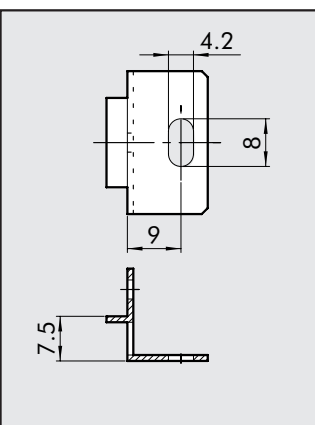

Code Description

9200701 ACC. SF100 - BIT - ND 1/4

COVER DISASSEMBLY SPANNER

Code Description

9170401 ACC CS CS BIT

ASSEMBLY PLATE (PAIR)

Code Description

9170201 ACC PA 1/8 - 1/4 BIT

REDUCER PLUG DISASSEMBLY SPANNER

Code Description

9170501 ACC CS OTR BIT

WALL MOUNTING BRACKET (PAIR)

Code Description

9170301 ACC SF 1/8 - 1/4 BIT

BOWL DISASSEMBLY SPANNER

Code Description

9170601 ACC CS TF - TL BIT

bit SPARE PARTS

UPPER COVER FOR MR

Code Description

- 9250805 SPARES CS 1/8 1/4 BIT 02
- 9250806 SPARES CS 1/8 1/4 BIT 04
- 9250807 SPARES CS 1/8 1/4 BIT 08
- 9250808 SPARES CS 1/8 1/4 BIT 012